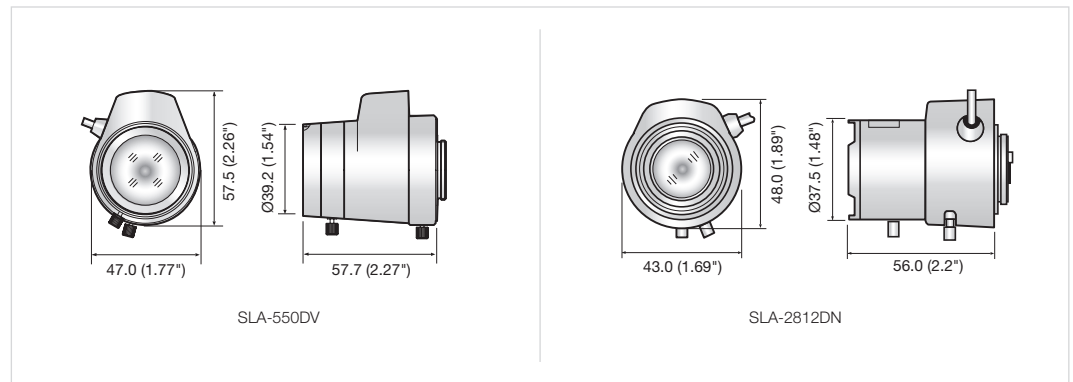

Dimensions

Unit : mm (inch)

The Eco mark represents Samsung Techwin's will to create environment-friendly products, and indicates that the product satisfies the EU RoHS Directive.

Design and specifications are subject to change without notice.

SAMSUNG TECHWIN CO., LTD.
701, Sampyeong-dong, Bundang-gu, Seongnam-si, Gyeonggi-do Korea 463-400
Tel : +82-70-7147-8741~8749, 8752~8760 Fax : +82-31-8018-3745
www.samsungsecurity.com www.samsungcctv.com

■ DISTRIBUTED BY